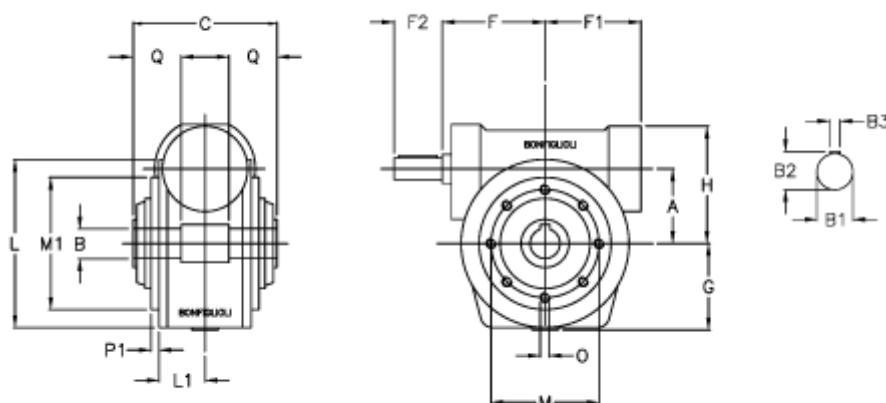

Article number: 3901044014700

Description: Worm gear with solid input shaft
VF 44P-14-HS

Measures

a	= 44.6	F1 = 54	O = M6x8
B	= 18	F2 = 30	P1 = 2.0
B1	= 11	g = 51	Q = 24.5
B2	= 12.5	H = 71	
B3	= 4	L = 80.0	
C	= 64	L1 = 35.0	
Description	= VF 44P-xx-HS	m = 65	
F	= 54.0	M1 = 50	